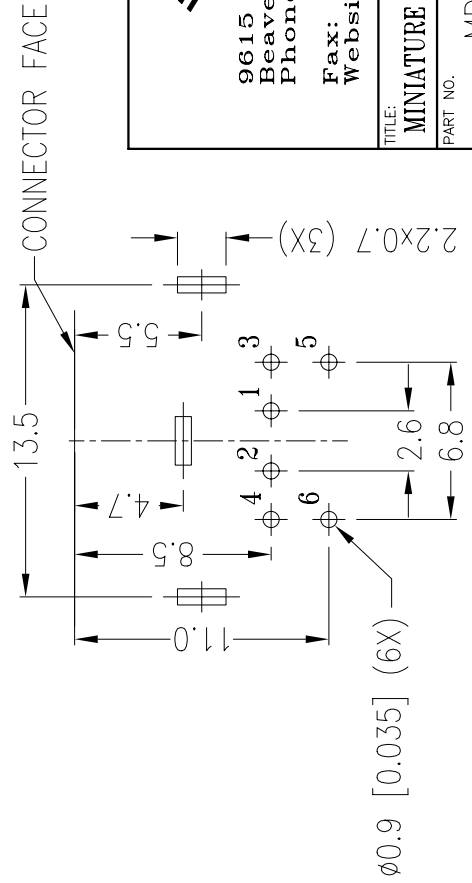

STANDARD TYPE

- SPECIFICATIONS:
- RATING: 100V AC 1A MAX OR 12V DC 2A MAX
  - INSULATION RESISTANCE: 50 MOHM MIN AT 250V DC
  - DIELECTRIC STRENGTH: 250V AC, 1 MINUTE
  - CONTACT RESISTANCE: 30 mOHM MAX
  - INSERTION FORCE: 4.5KG MAX
  - WITHDRAWAL FORCE: 0.9KG~3KG

FOOTPRINT (BOTTOM VIEW)

9615 SW Allen, Suite 103  
 Beaverton, OR 97005  
 Phone: (503) 643-4899  
 800-275-4899  
 Fax: (503) 643-6129  
 Website: www.cuistack.com

TITLE: <b>MINIATURE CIRCULAR CONNECTOR WITH SHIELD</b>	
PART NO. MD-60SM	UNITS: MM [INCHES]
DRAWN BY:	APPROVED BY:
	SCALE: 3X