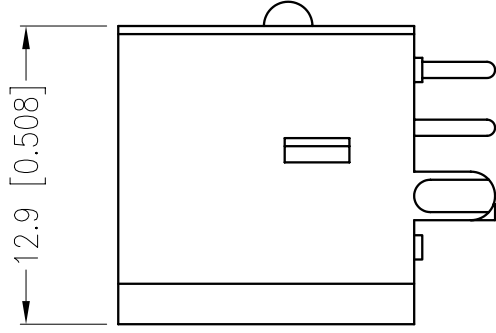

STANDARD TYPE

- SPECIFICATIONS:
- RATING: 100V AC 1A MAX OR 12V DC 2A MAX
  - INSULATION RESISTANCE: 50 MOHM MIN AT 250V DC
  - DIELECTRIC STRENGTH: 250V AC, 1 MINUTE
  - CONTACT RESISTANCE: 30 mOHM MAX
  - INSERTION FORCE: 4.5KG MAX
  - WITHDRAWAL FORCE: 0.9KG~3KG

FOOTPRINT (BOTTOM VIEW)

9615 SW Allen, Suite 103  
 Beaverton, OR 97005  
 Phone: (503) 643-4899  
 800-275-4899  
 Fax: (503) 643-6129  
 Website: www.cuistack.com

TITLE: <b>MINIATURE CIRCULAR CONNECTOR WITH SHIELD</b>	
PART NO. MD-60SM	UNITS: MM [INCHES]
DRAWN BY:	APPROVED BY:
	SCALE: 3X