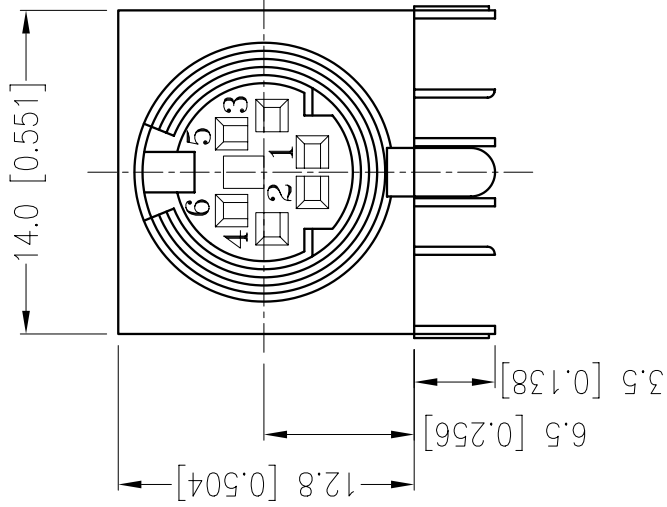

STANDARD TYPE

- SPECIFICATIONS:
- RATING: 100V AC 1A MAX OR 12V DC 2A MAX
  - INSULATION RESISTANCE: 50 MOHM MIN AT 250V DC
  - DIELECTRIC STRENGTH: 250V AC, 1 MINUTE
  - CONTACT RESISTANCE: 30 mOHM MAX
  - INSERTION FORCE: 4.5KG MAX
  - WITHDRAWAL FORCE: 0.9KG~3KG

FOOTPRINT (BOTTOM VIEW)

9615 SW Allen, Suite 103  
 Beaverton, OR 97005  
 Phone: (503) 643-4899  
 800-275-4899  
 Fax: (503) 643-6129  
 Website: www.cuistack.com

TITLE: <b>MINIATURE CIRCULAR CONNECTOR WITH SHIELD</b>	
PART NO. MD-60SM	UNITS: MM [INCHES]
DRAWN BY:	APPROVED BY:
	SCALE: 3X